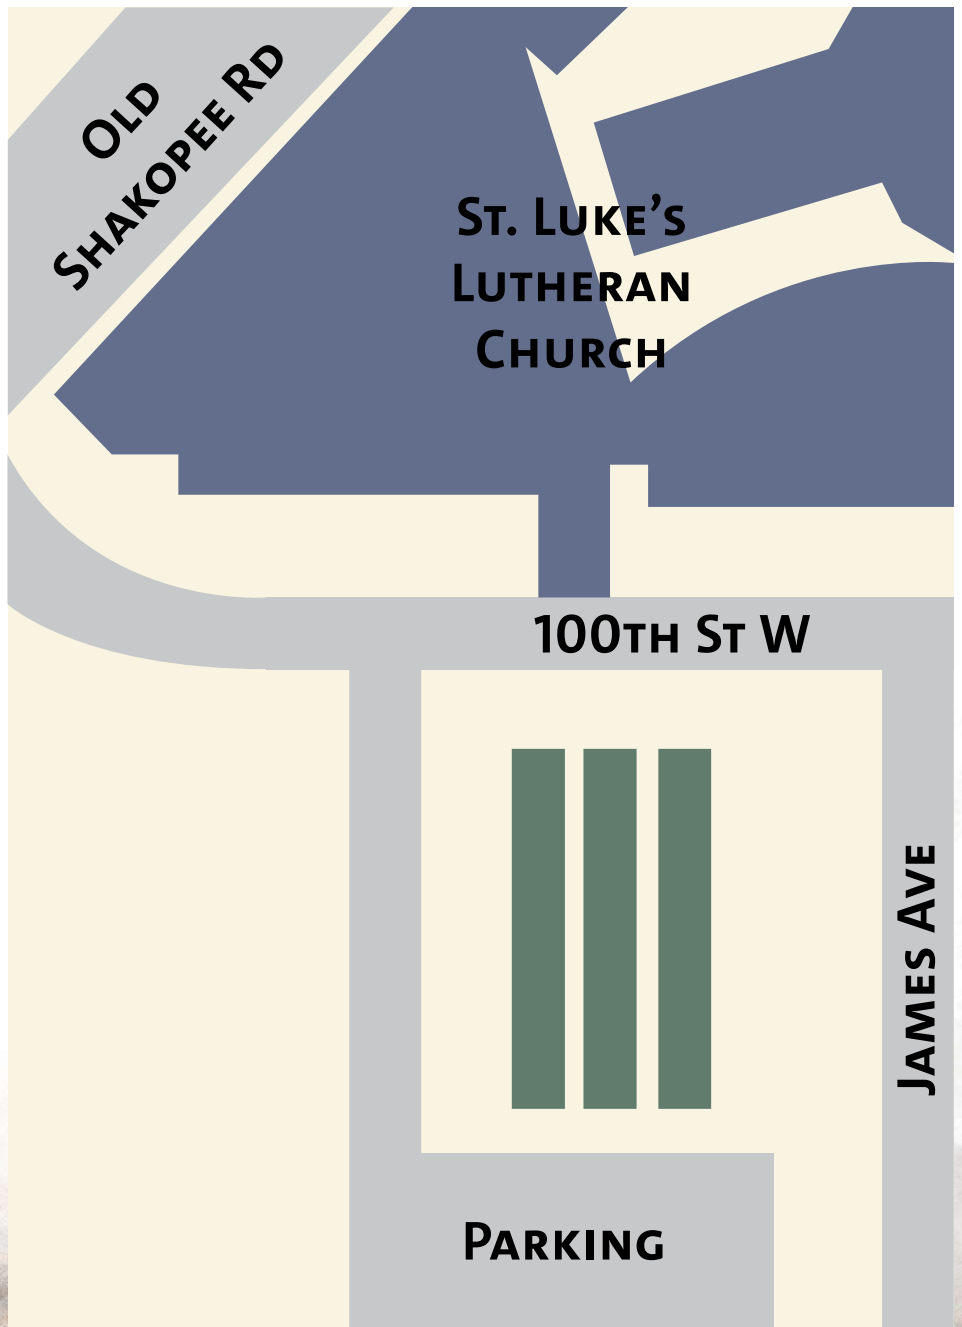

BLOOMINGTON COMMUNITY GARDENS

HARRISON PARK

1	16	30
2	17	31
3	18	32
4	19	33
5	20	34
6		35
7	21 R	36
8	22 R	37
9	23 R	38
10	24 R	39
	25R	
11		40
12	26	41
13	27	42
14	28	43
15	29	44
		44

WATER

COMPOST

- PLOT DIMENSIONS: 10FT X 15 FT
- RAISED PLOT DIMENSIONS: 4 FT X 15 FT
- 5 FT IN BETWEEN EACH RAISED PLOT
- ONE CENTRALLY LOCATED WATER TANK

- LOCATED SOUTH OF 110TH STREET AND WEST OF JAMES AT 1701 W 100TH ST.
- PARKING IS AVAILABLE IN THE LOT SOUTH OF THE COMMUNITY GARDENS.

PARKS AND RECREATION
 1800 WEST OLD SHAKOPEE ROAD, BLOOMINGTON, MN 55431-3027
 PH 952-563-8877 FAX 952-563-8715 MN RELAY 711