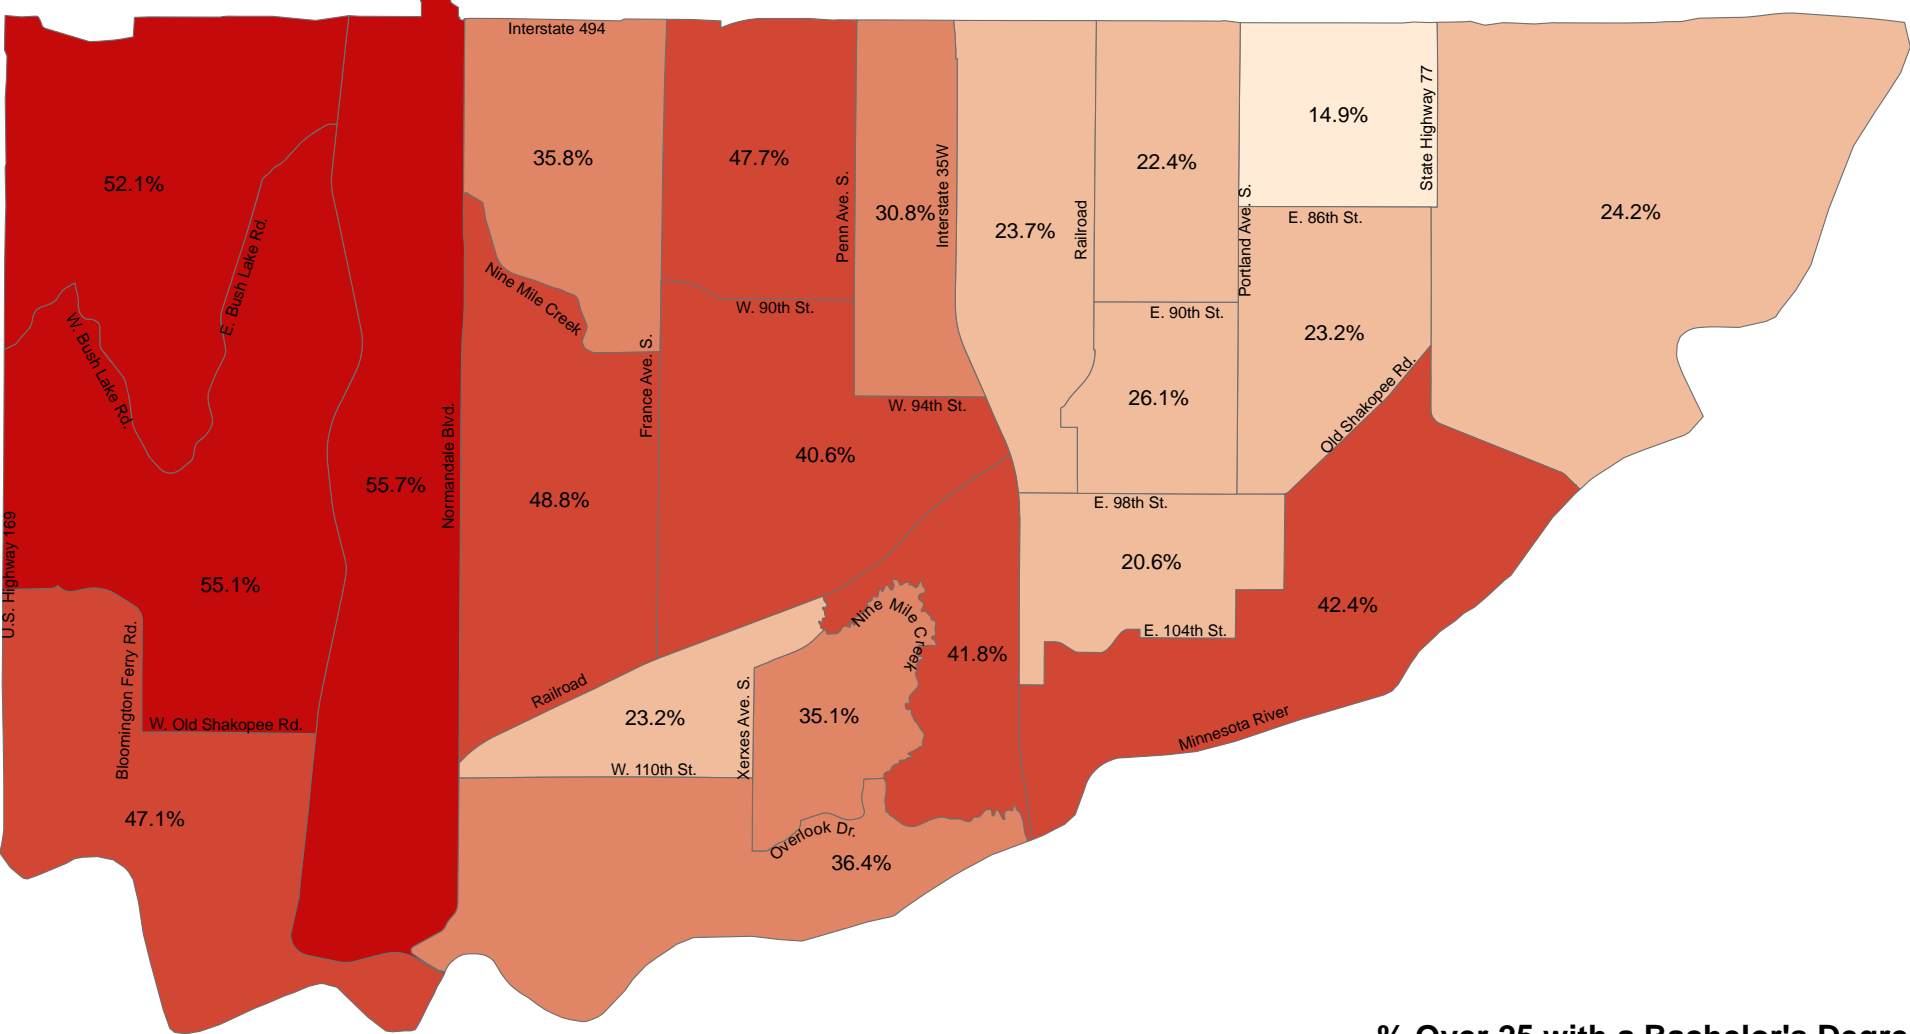

# City of Bloomington Population Over 25 Who Possess a Bachelor's Degree in 2010

Map Prepared by:  
 City of Bloomington  
 Planning Division  
 July 2012

Source Data:  
 American Community Survey  
 2010 5-year estimate  
 Tract Data

### % Over 25 with a Bachelor's Degree